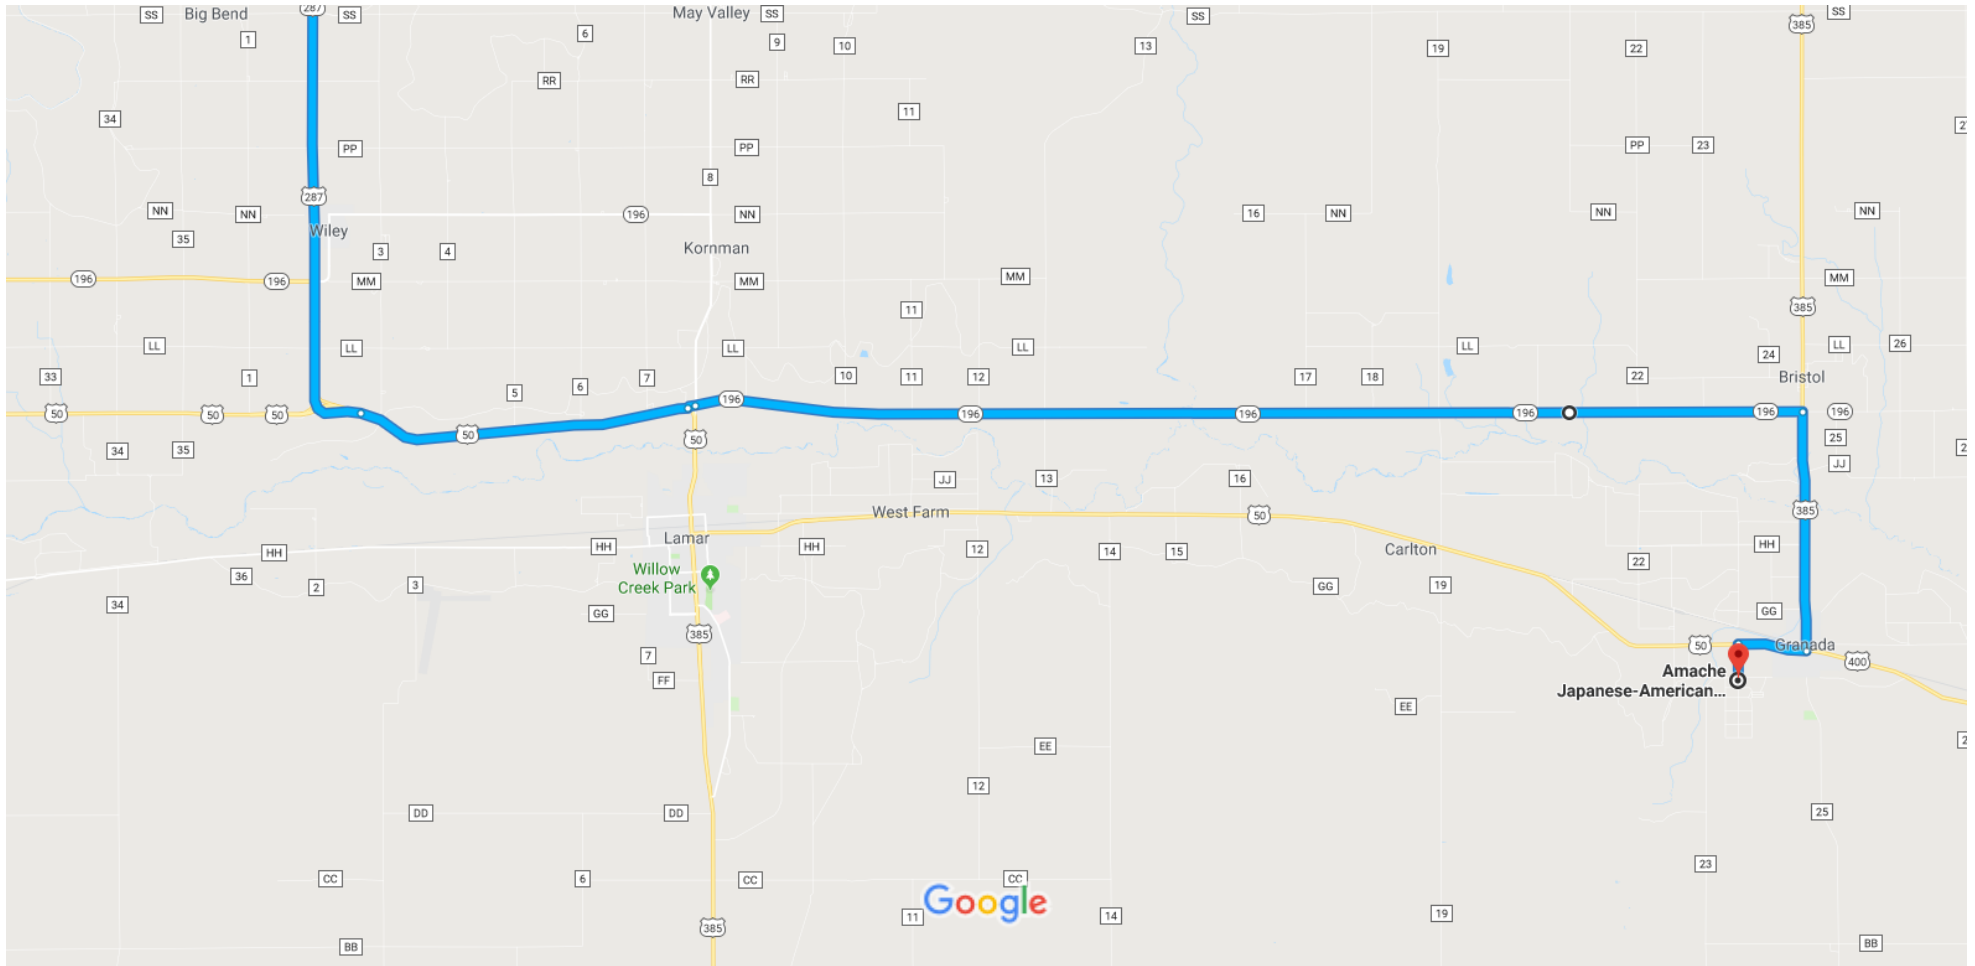

Denver, CO to Amache Japanese-American Relocation Center

Drive 228 miles, 3 h 44 min

Map data ©2018 Google 2 mi

via I-70 E and US-287 S  
3 h 30 min without traffic

3 h 44 min  
228 miles