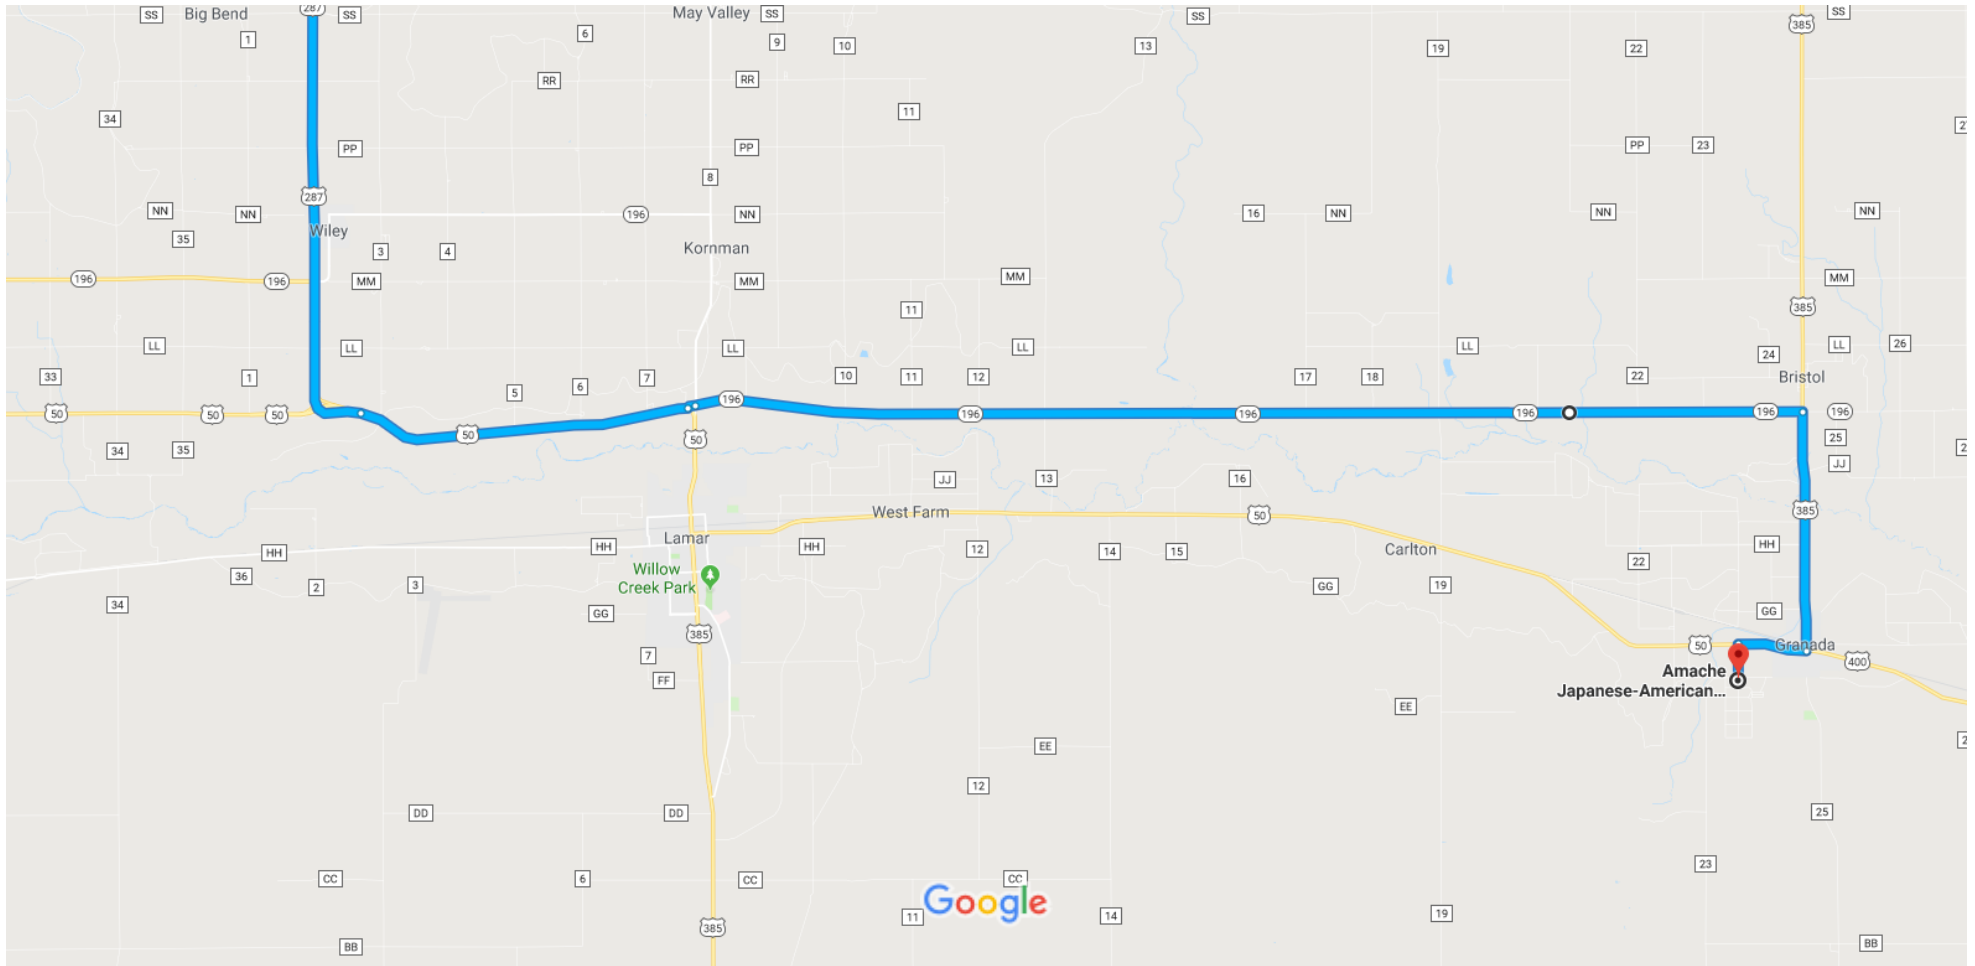

Denver, CO to Amache Japanese-American Relocation Center

Drive 228 miles, 3 h 44 min

Map data ©2018 Google 2 mi

via I-70 E and US-287 S
3 h 30 min without traffic

3 h 44 min
228 miles